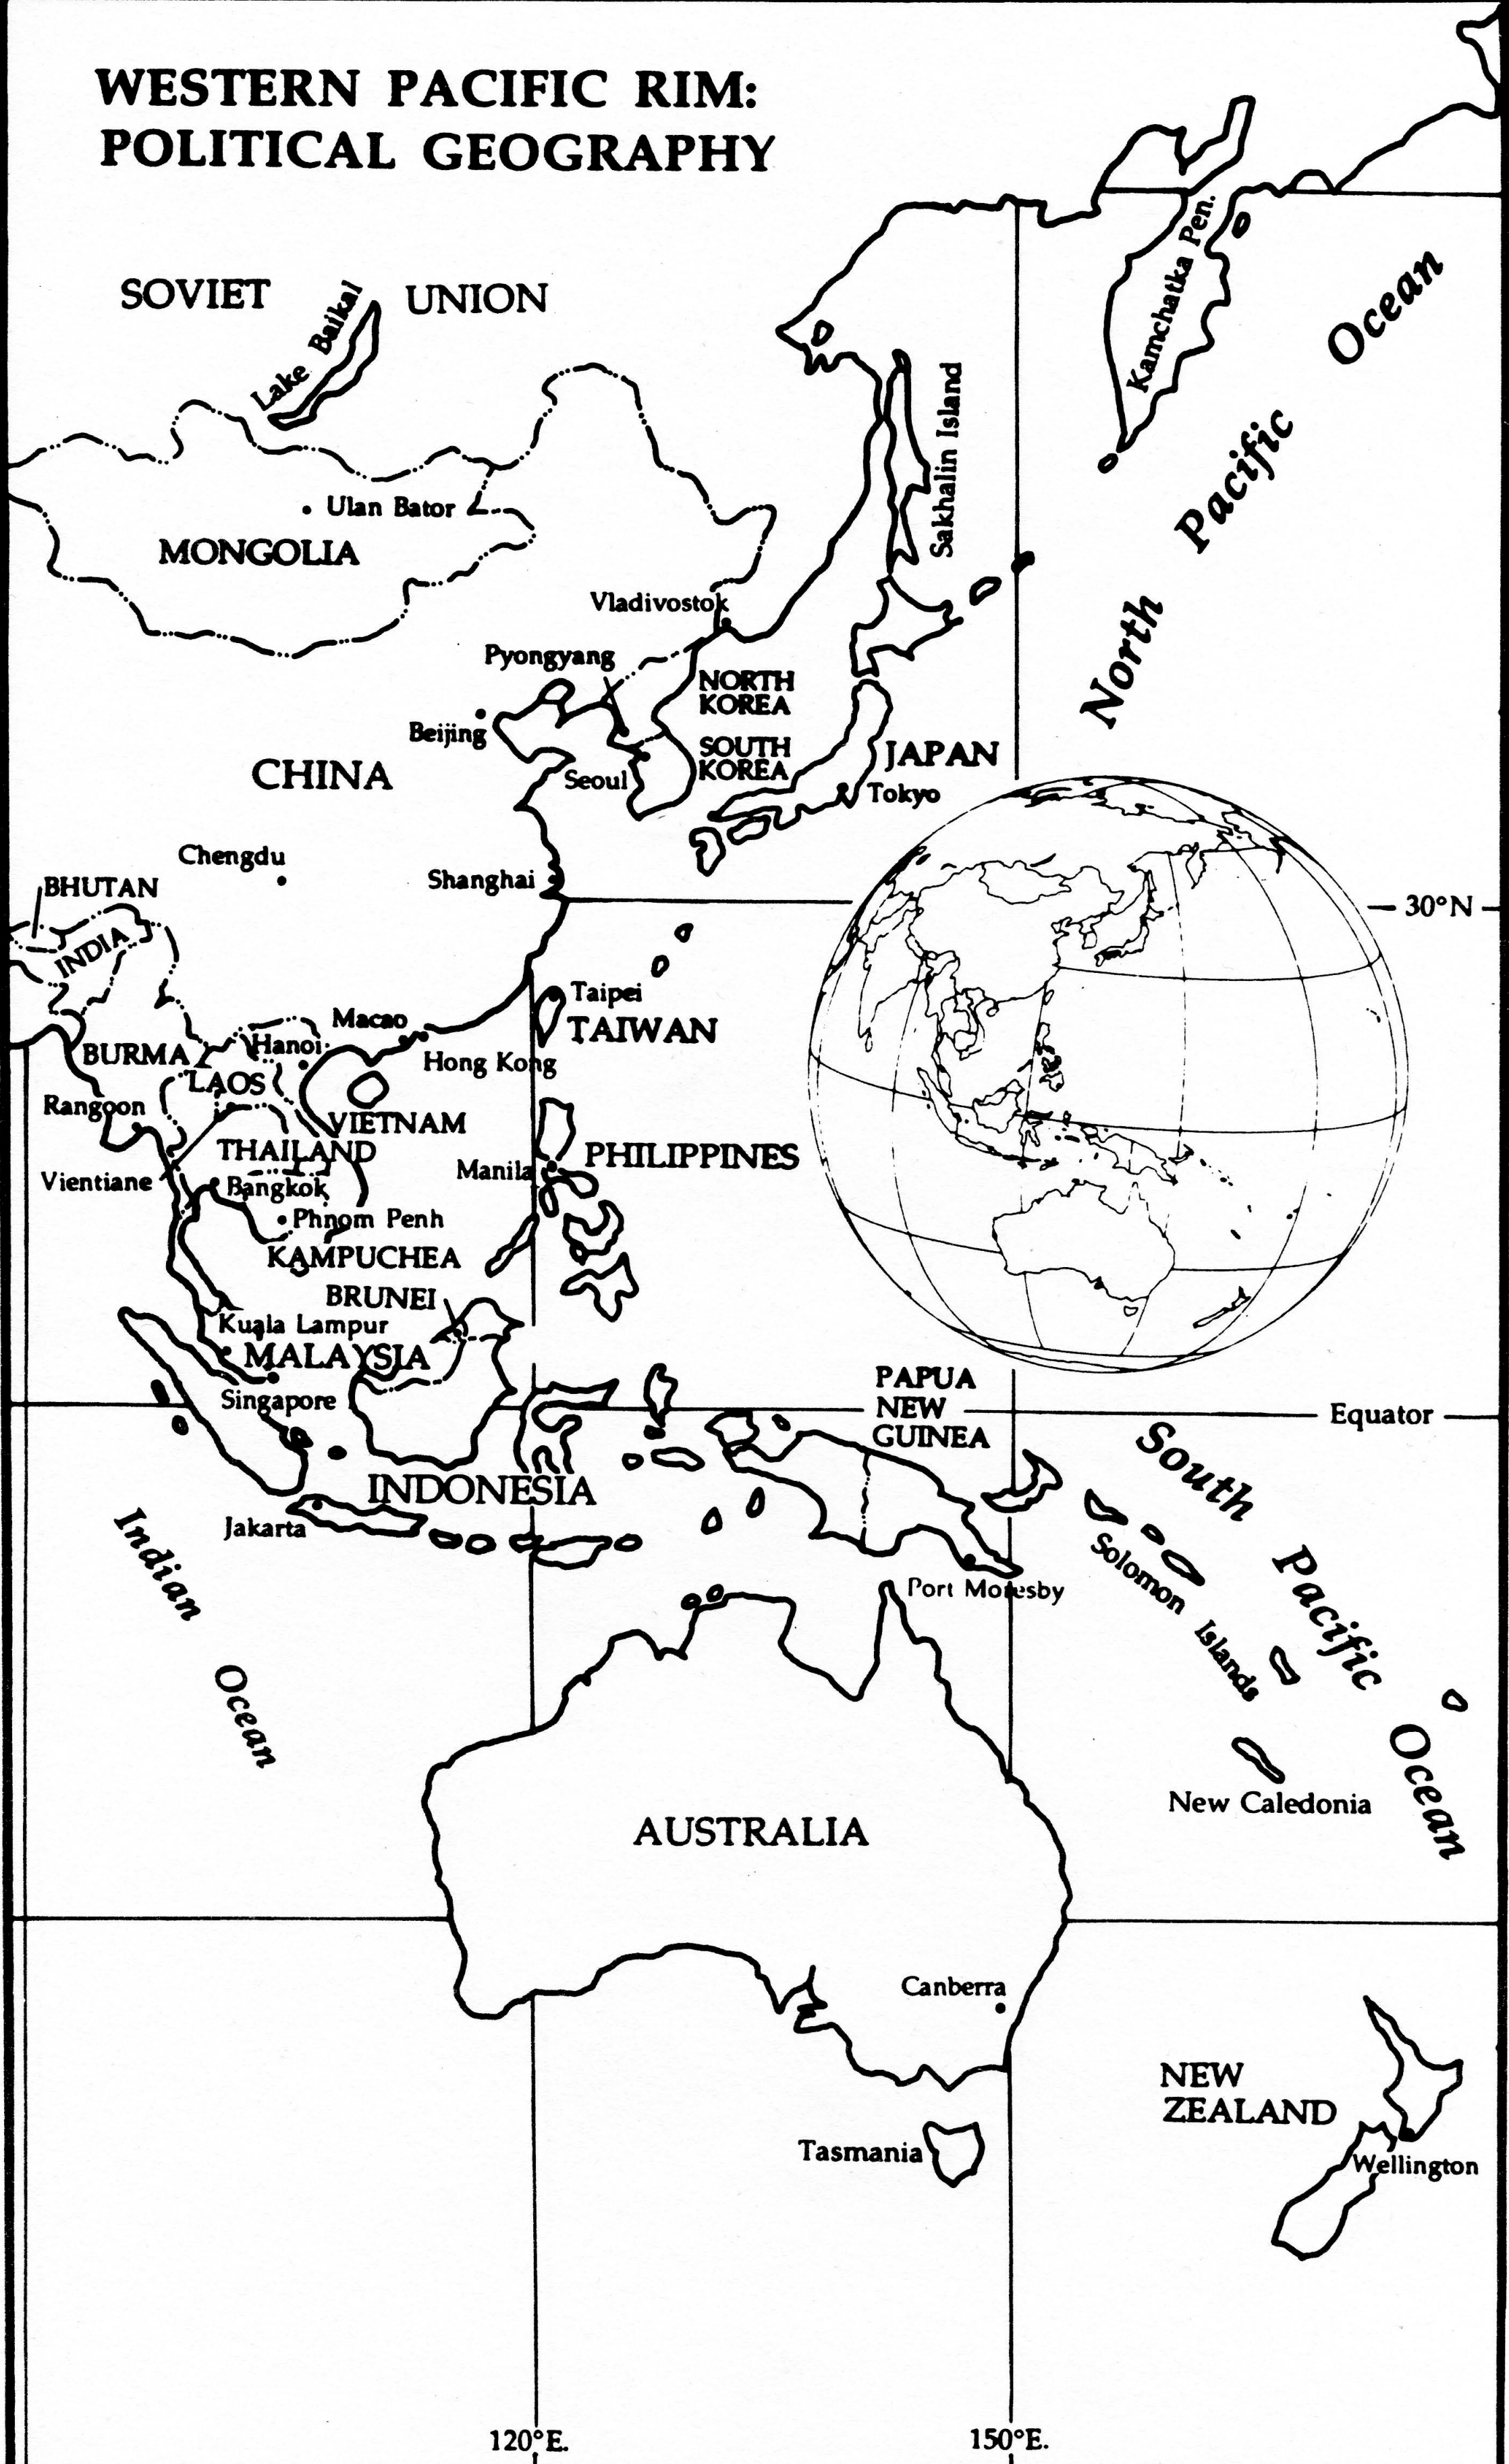

# WESTERN PACIFIC RIM: POLITICAL GEOGRAPHY

SOVIET UNION

MONGOLIA

CHINA

NORTH KOREA

SOUTH KOREA

JAPAN

THAILAND

Indian Ocean

120°E.

150°E.

30°N

Equator

Lake Baikal

Kamchatka Pen.

Sakhalin Island

Vladivostok

Pyongyang

Beijing

Seoul

Tokyo

Ulan Bator

Chengdu

Shanghai

Taipei

Macao

Hong Kong

Hanoi

Rangoon

Vientiane

Phnom Penh

Bangkok